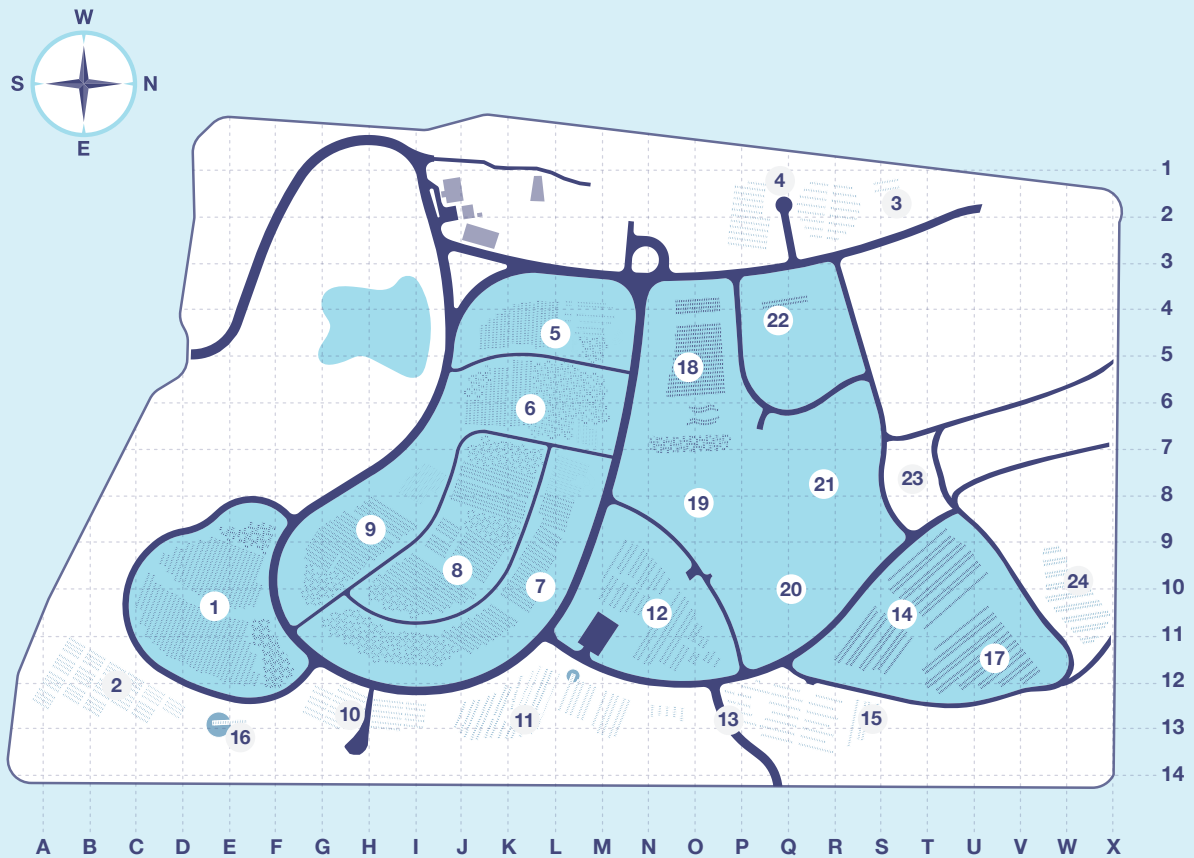

# Gungahlin Cemetery

Area	Type	Portion
Aboriginal	Plaque Beam	16
Babies Rose Garden	Memorial Garden	5, 18
Baha'i	Monumental Lawn	18
Children's Garden	Monumental Lawn	6, 7, 9, 18
Coptic	Headstone	3
Ex-Service	Headstone	2
General	Plaque Beam	1, 5, 6, 7, 8, 9, 18
General	Monumental Lawn	1, 18
General	Family Estate	1, 5, 6, 7, 8, 9, 18
General	Headstone	10, 12, 14, 17, 24
General	Natural Burial	23
Islamic	Monumental Lawn/Headstone	11
Jewish	Plaque Beam/Headstone	4
Memorial Gardens	Garden (Ashes)	6
Memorial Gardens	Rock Garden (Ashes)	23
Orthodox	Headstone	13, 15, 24
Future Areas	TBC	20, 21, 22