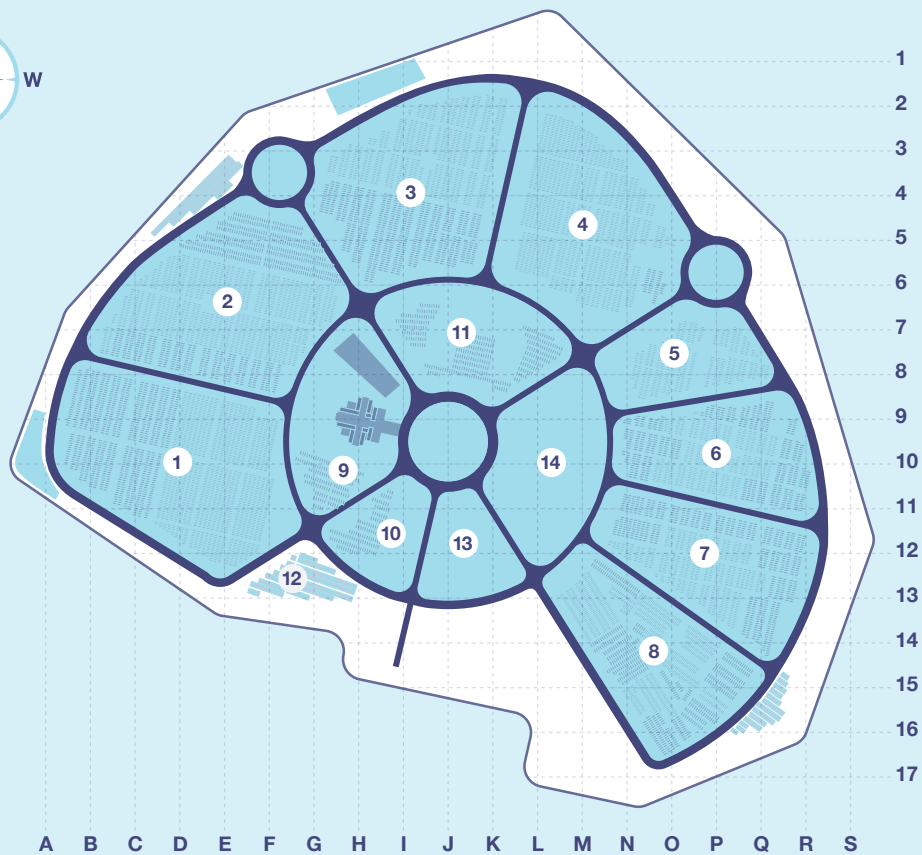

# Woden Cemetery

Area	Type	Portion
Anglican/Orthodox	Headstone/Lawn	3, 4, 6
Babies Rose Garden	Memorial Garden	4, 8
Baptist	Headstone/Lawn	8
Catholic	Headstone/Lawn	1, 2, 7, 9, 10, 11, 12
Children's Garden	Lawn	4, 8
Church of Christ	Headstone/Lawn	8
Congregational	Headstone/Lawn	4
Ex-Service	Ashes/Headstone	4, 5, 10, 13
General	Headstone/Lawn	4, 8
Islamic	Headstone	8
Jewish	Ashes/Headstone/Lawn	8, 10
Liquidambar Lane	Ashes	10
Lutheran	Headstone/Lawn	8
Mausoleum	Crypt/Columbaria	9
Memorial Gardens	Ashes	1, 13
Methodist	Headstone/Lawn	6
Oak Boulevard	Headstone	2
Presbyterian	Headstone/Lawn	7
Salvation Army	Headstone/Lawn	8